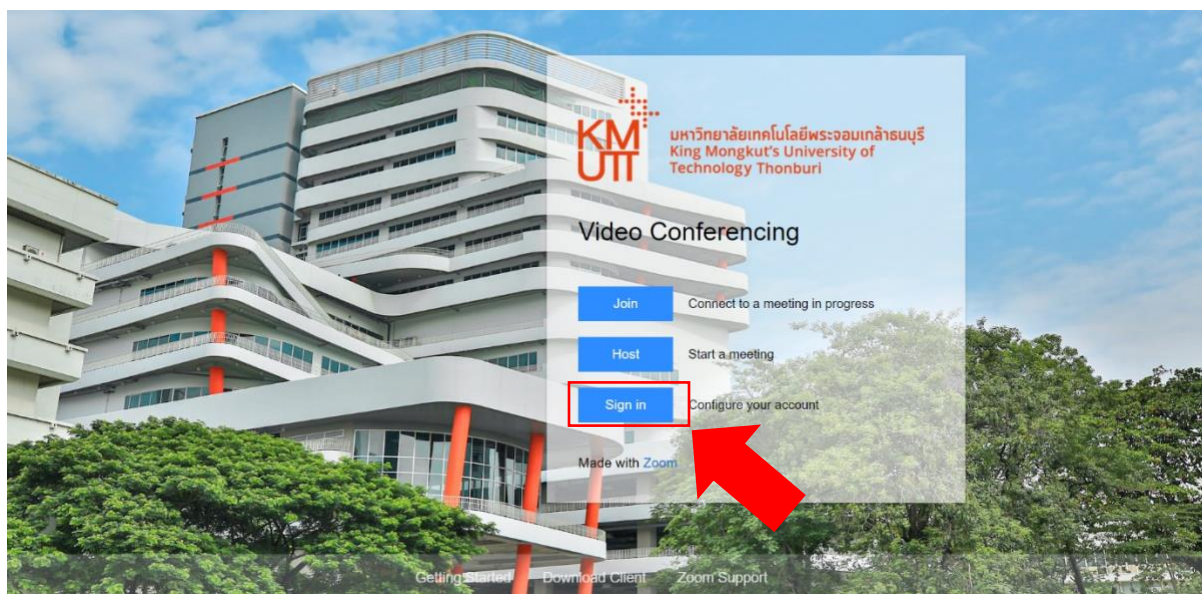

ขั้นตอนที่ 2 : การสมัคร/เปิดใช้งาน zoom ด้วย KMUTT E-Mail

*** ท่านจำเป็นต้อง sign out E-Mail ส่วนตัวของท่านออกก่อนตามขั้นตอนที่ 1 จึงสามารถดำเนินการขั้นตอนนี้ได้***

ขั้นที่ 2.1 เปิดใช้งาน KMUTT E-Mail กับทาง Zoom

ไปยัง <https://kmutt-ac-th.zoom.us/> แล้วกดที่ปุ่ม [Sign-In]